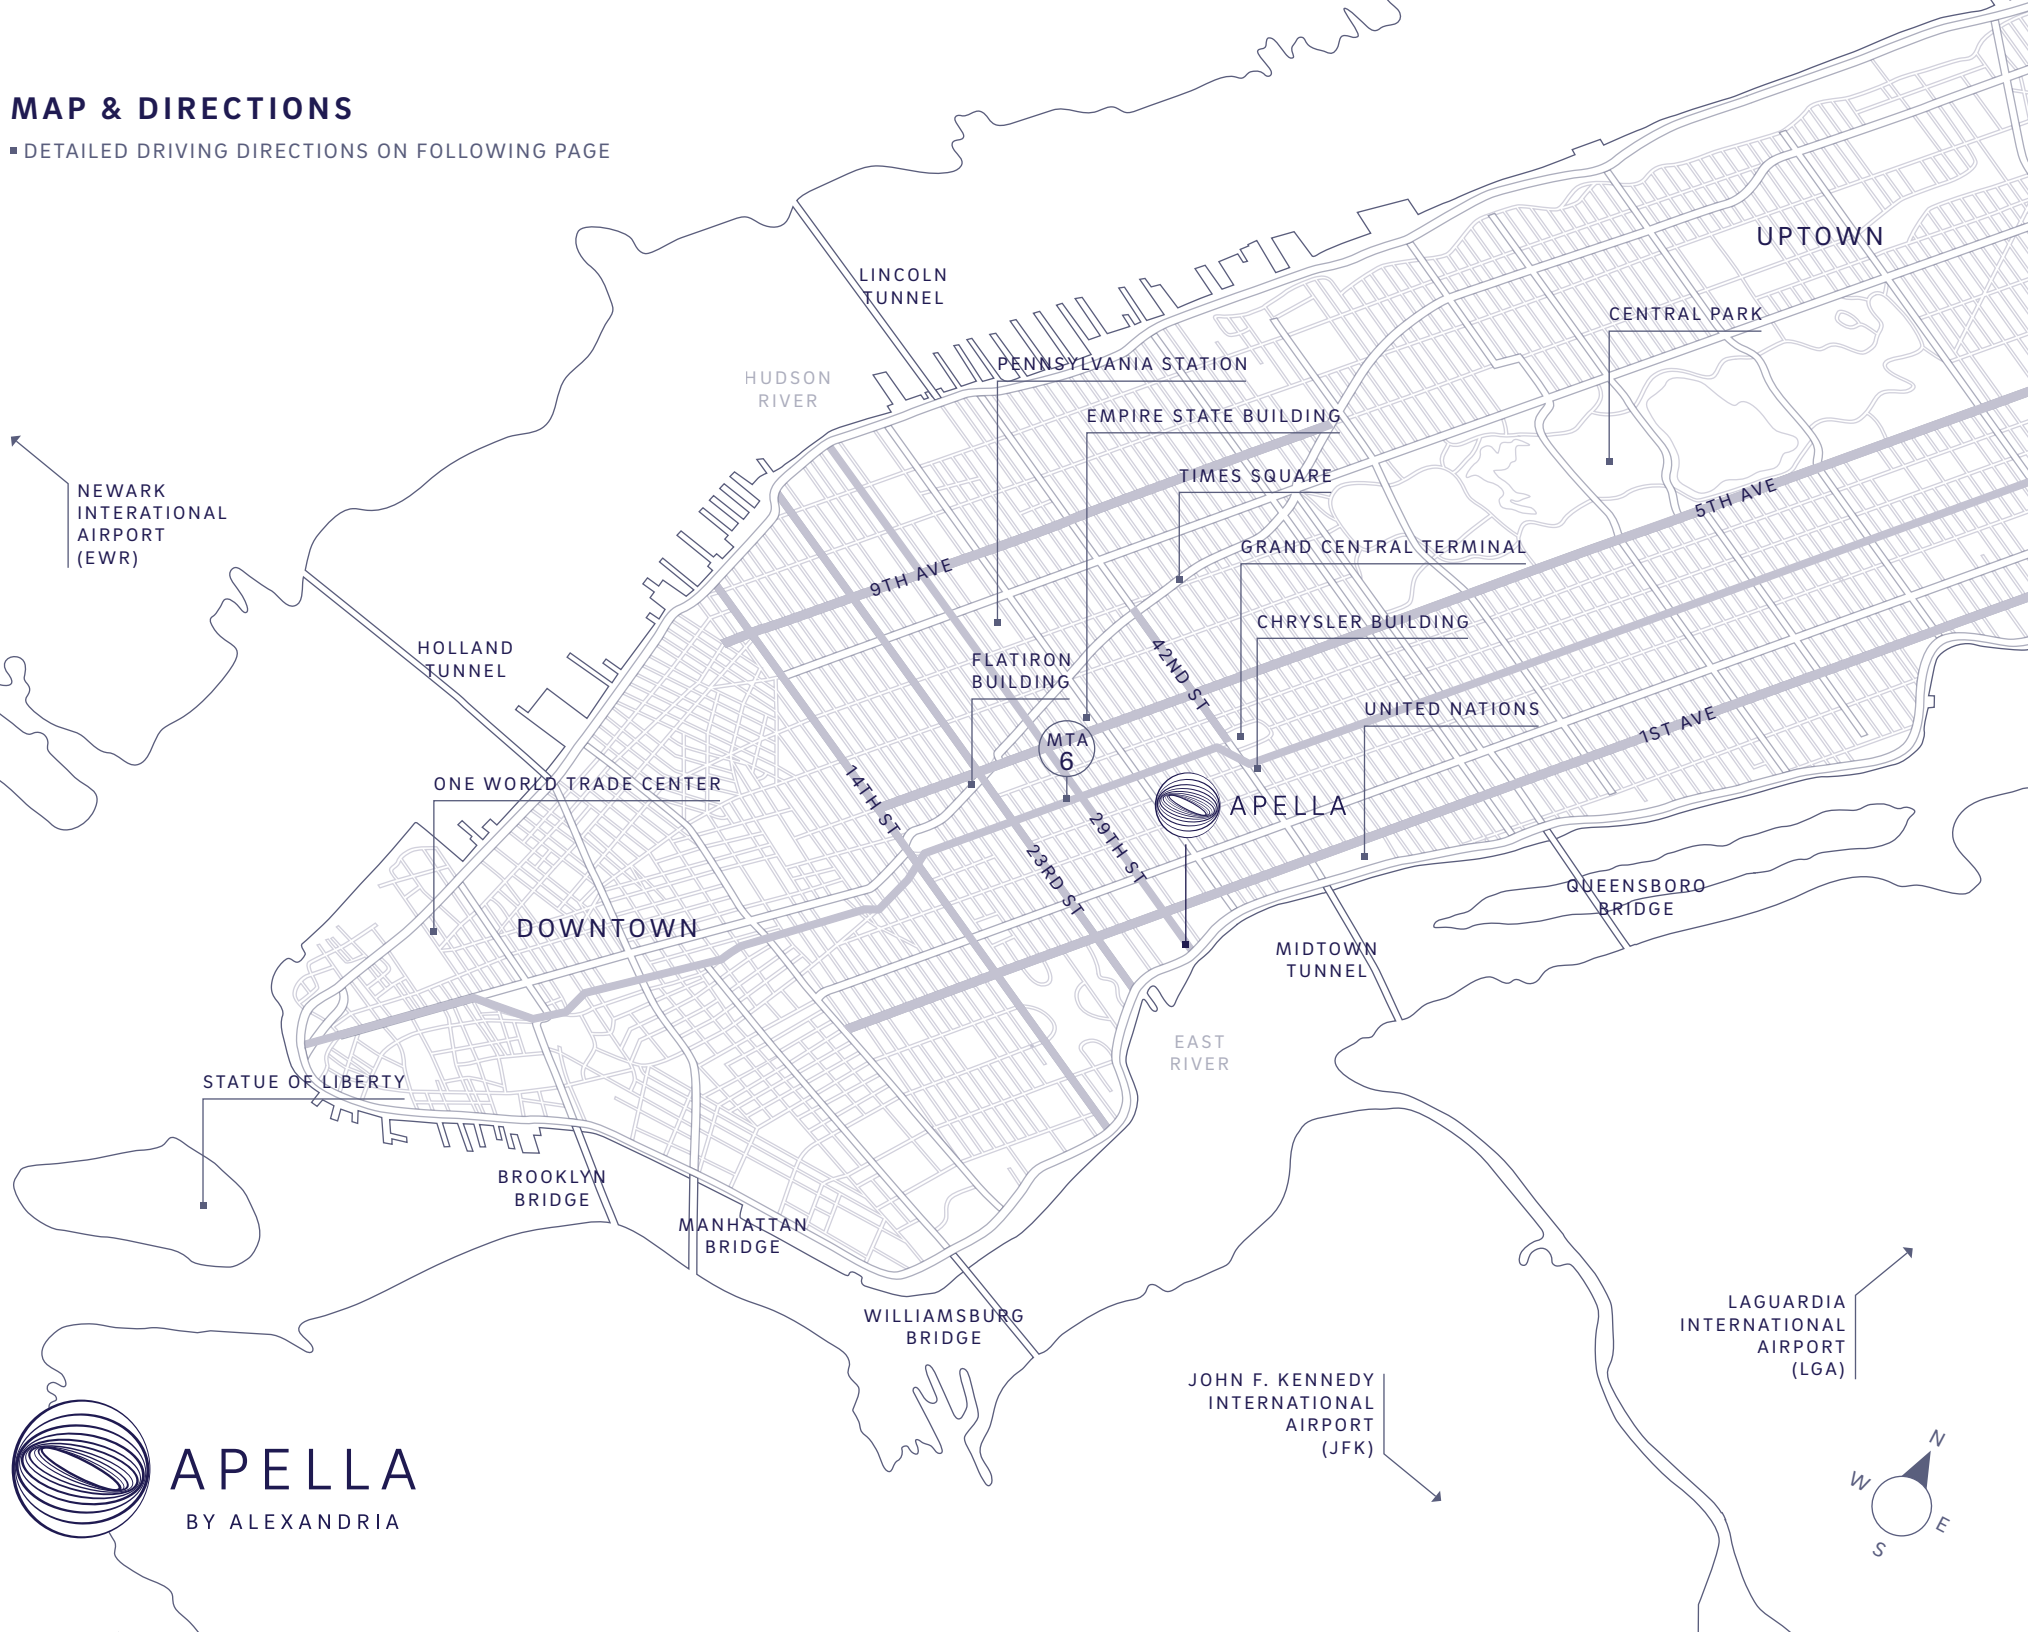

MAP & DIRECTIONS

■ DETAILED DRIVING DIRECTIONS ON FOLLOWING PAGE

APELLA

BY ALEXANDRIA

450 EAST 29TH STREET, 2ND FLOOR ■ NEW YORK, NY 10016
212.706.4100 ■ WWW.APELLA.COM

PUBLIC TRANSPORTATION

■ SUBWAY

The uptown and downtown 6 trains are located on East 28th Street/Park Avenue South.

■ CITI BIKE

Citi Bike stations can be found at East 27th Street/1st Avenue as well as East 30th Street/1st Avenue.

DRIVING DIRECTIONS TO MAIN ENTRANCE

■ FROM FIRST AVENUE

Take 1st Avenue north and turn right onto East 29th Street, which is the Alexandria Center's private circular driveway. Cars may pull up to the circular drive directly in front of the building for drop-off. **When traveling East toward 1st Avenue in Manhattan, please use East 23rd or East 26th Street. All other streets are one way or closed.**

■ FROM THE FDR HEADING NORTH

Take the East 23rd Street Exit and follow the exit ramp to the stoplight at Avenue C. Make a right onto Avenue C. Turn left on East 23rd Street. Turn right onto 1st Avenue. Take 1st Avenue north, and turn right onto 29th Street, which is the Alexandria Center's private circular driveway. Cars may pull up to the circular drive directly in front of the building for drop-off.

Apella is located on East 29th Street between 1st Avenue and the East River. The private circular driveway is accessible from the east side of 1st Avenue at East 29th Street.

DRIVING DIRECTIONS TO PARKING GARAGE