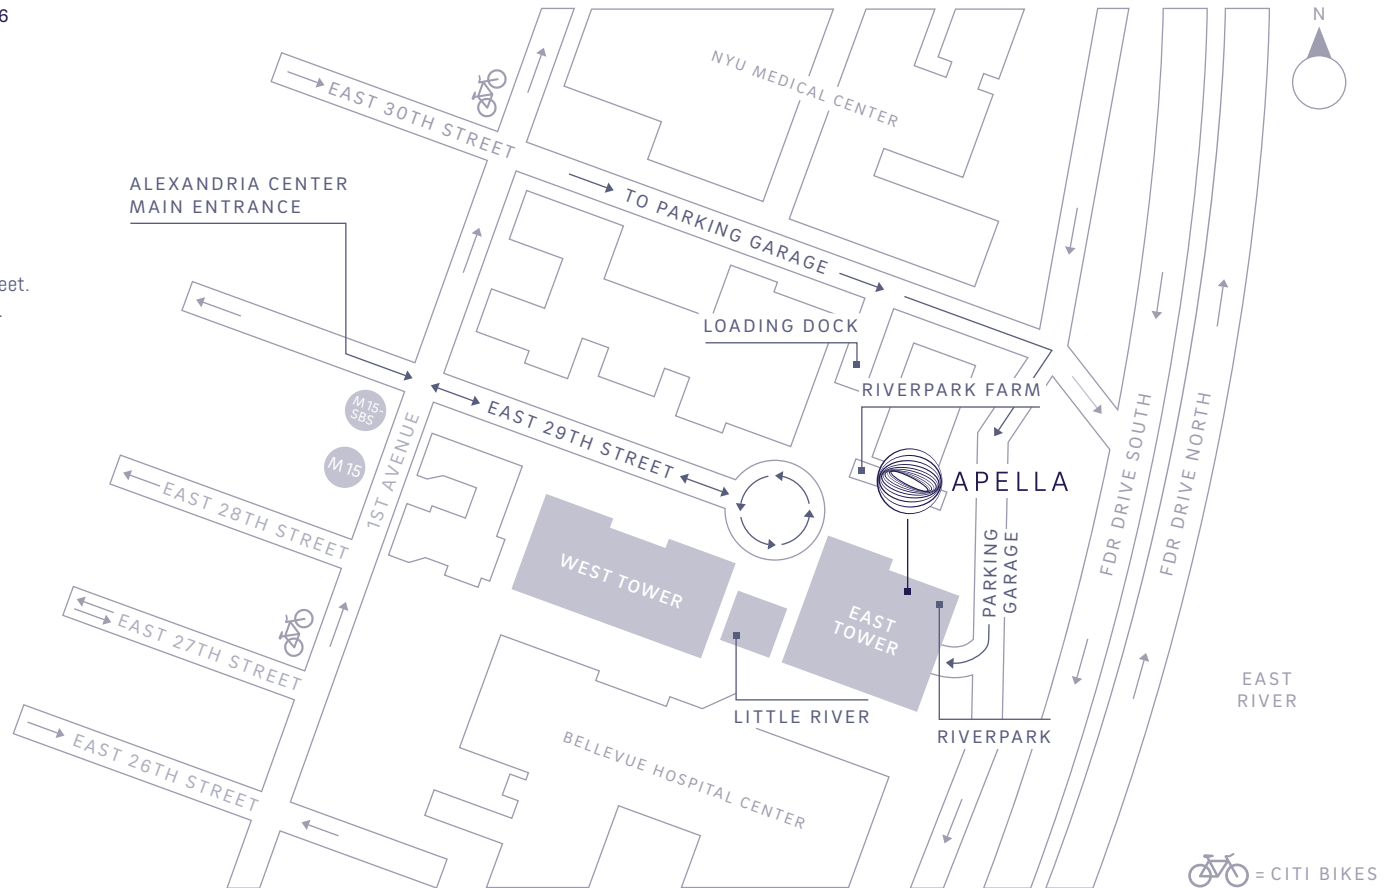

■ CITI BIKE

Citi Bike stations can be found at East 27th Street/1st Avenue as well as East 30th Street/1st Avenue.

DRIVING DIRECTIONS TO MAIN ENTRANCE

■ FROM FIRST AVENUE

Take 1st Avenue north and turn right onto East 29th Street, which is the Alexandria Center's private circular driveway. Cars may pull up to the circular drive directly in front of the building for drop-off. **When traveling East toward 1st Avenue in Manhattan, please use East 23rd or East 26th Street. All other streets are one way or closed.**

■ FROM THE FDR HEADING NORTH

Take the East 23rd Street Exit and follow the exit ramp to the stoplight at Avenue C. Make a right onto Avenue C. Turn left on East 23rd Street. Turn right onto 1st Avenue. Take 1st Avenue north, and turn right onto 29th Street, which is the Alexandria Center's private circular driveway. Cars may pull up to the circular drive directly in front of the building for drop-off.

Parking is not permitted on this driveway.

■ FROM THE FDR HEADING SOUTH

Take the East 23rd Street exit, keep right onto the exit ramp and turn right onto East 25th Street. Turn right onto 1st Avenue. Take 1st Avenue north, and turn right onto 29th Street, which is the Alexandria Center's private circular driveway. Cars may pull up to the circular drive directly in front of the building for drop-off. **Parking is not permitted on this driveway.**

Apella is located on East 29th Street between 1st Avenue and the East River. The private circular driveway is accessible from the east side of 1st Avenue at East 29th Street.

DRIVING DIRECTIONS TO PARKING GARAGE